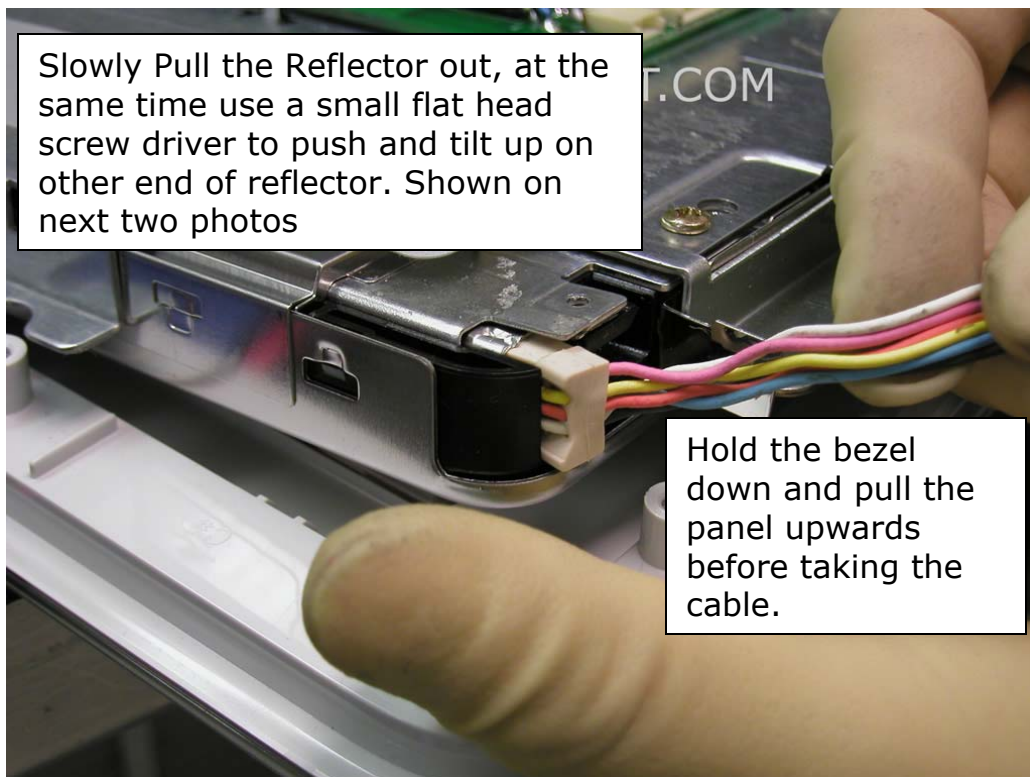

Please visit our website for other models at <http://www.lcdpart.com>

Please visit our website for other models at <http://www.lcdpart.com>