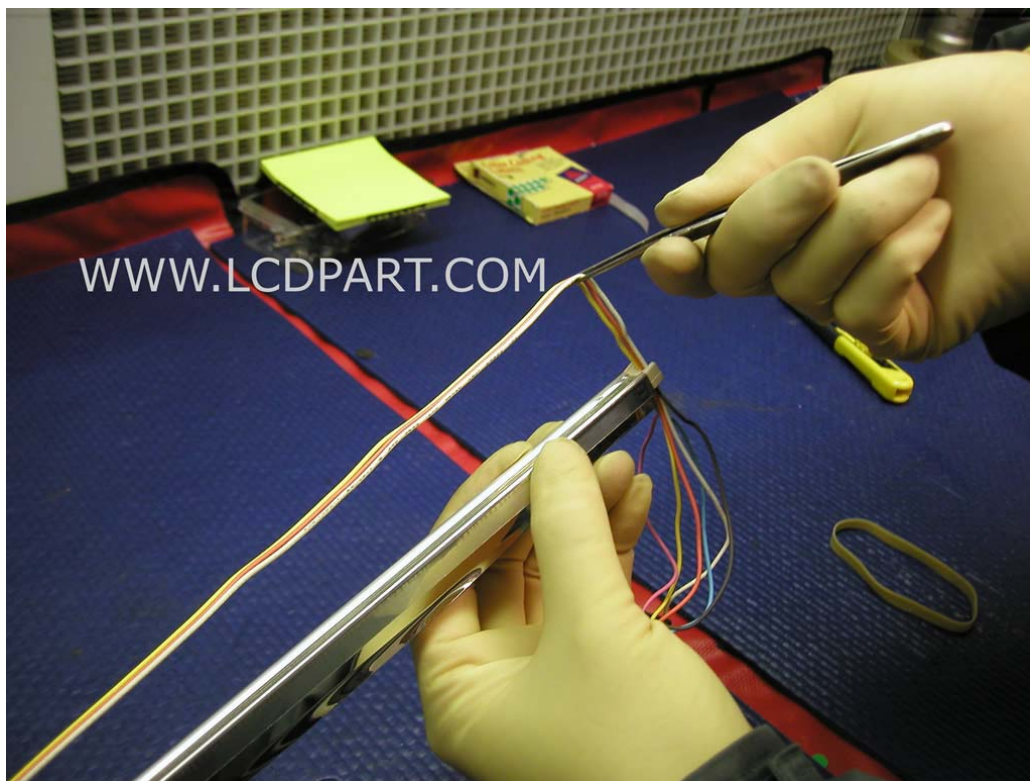

Please visit our website for other models at <http://www.lcdpart.com>

Please visit our website for other models at <http://www.lcdpart.com>