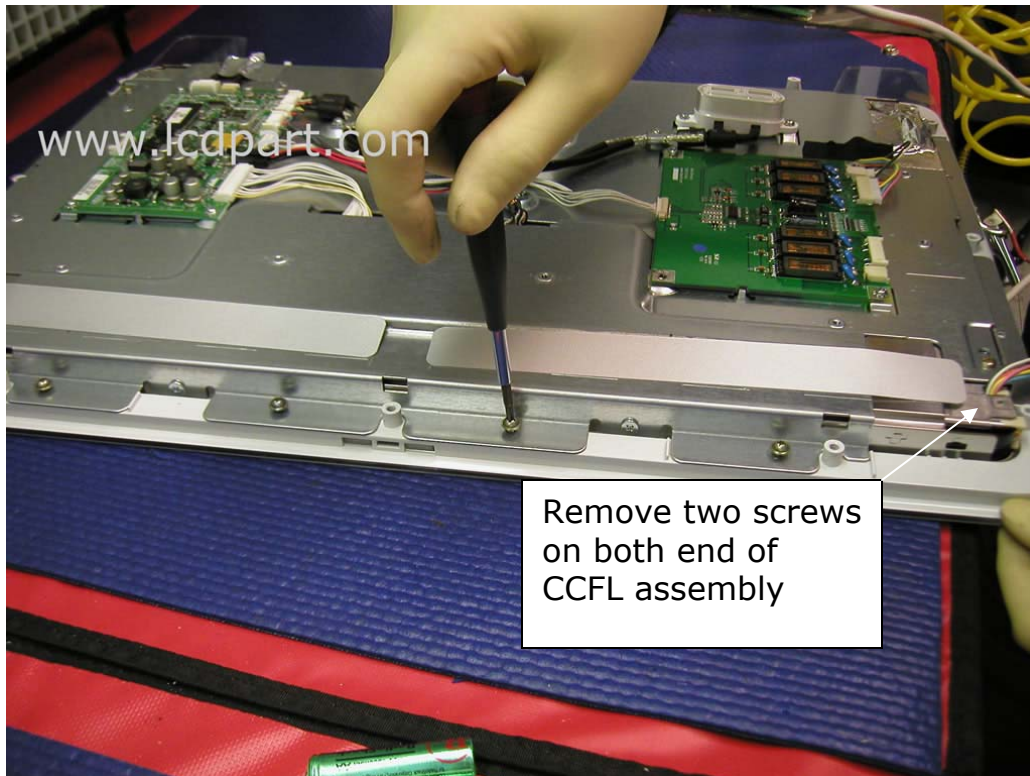

Please visit our website for other models at <http://www.lcdpart.com>

Please visit our website for other models at <http://www.lcdpart.com>