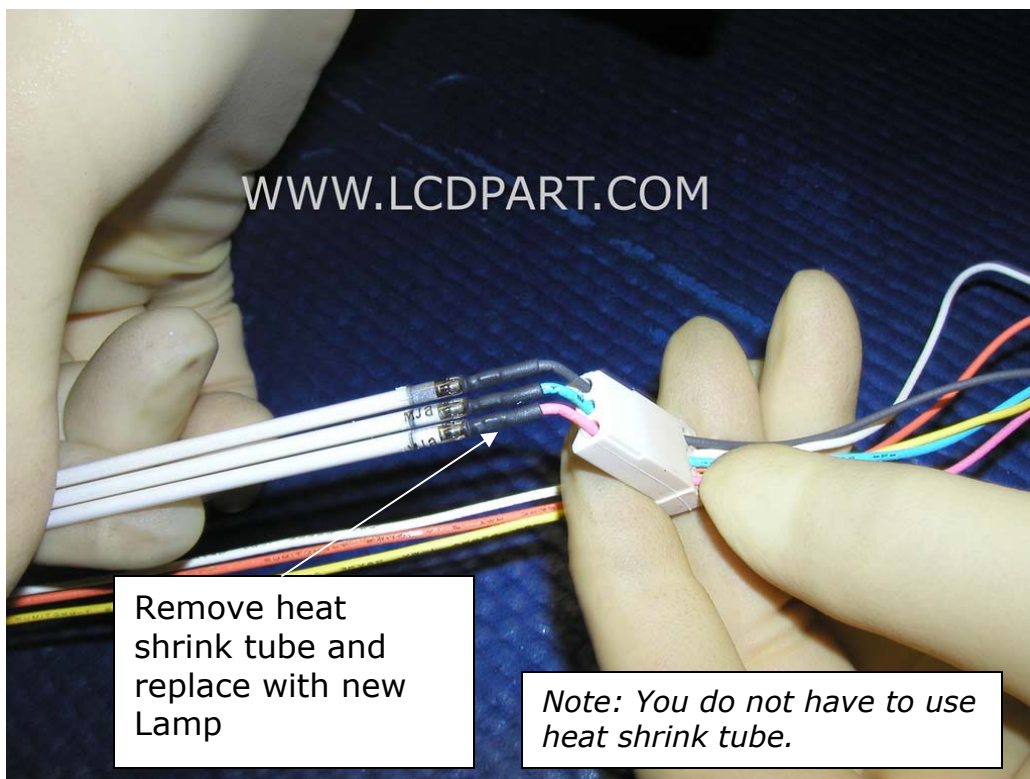

Please visit our website for other models at <http://www.lcdpart.com>

Please visit our website for other models at <http://www.lcdpart.com>