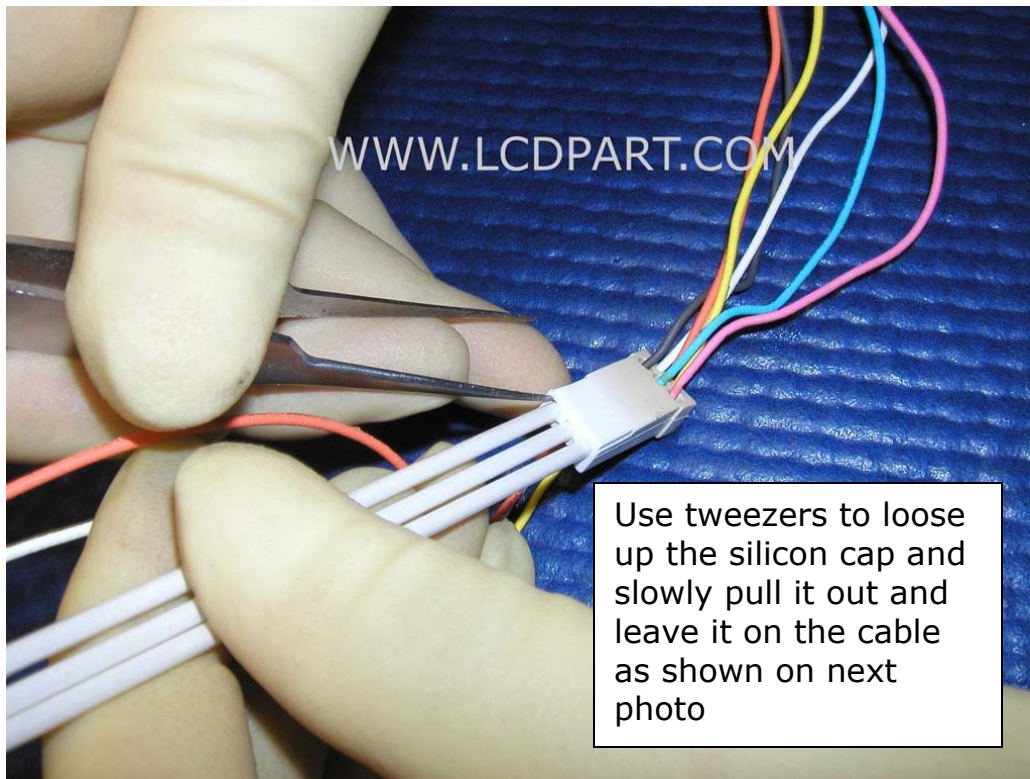

Please visit our website for other models at <http://www.lcdpart.com>

Please visit our website for other models at <http://www.lcdpart.com>