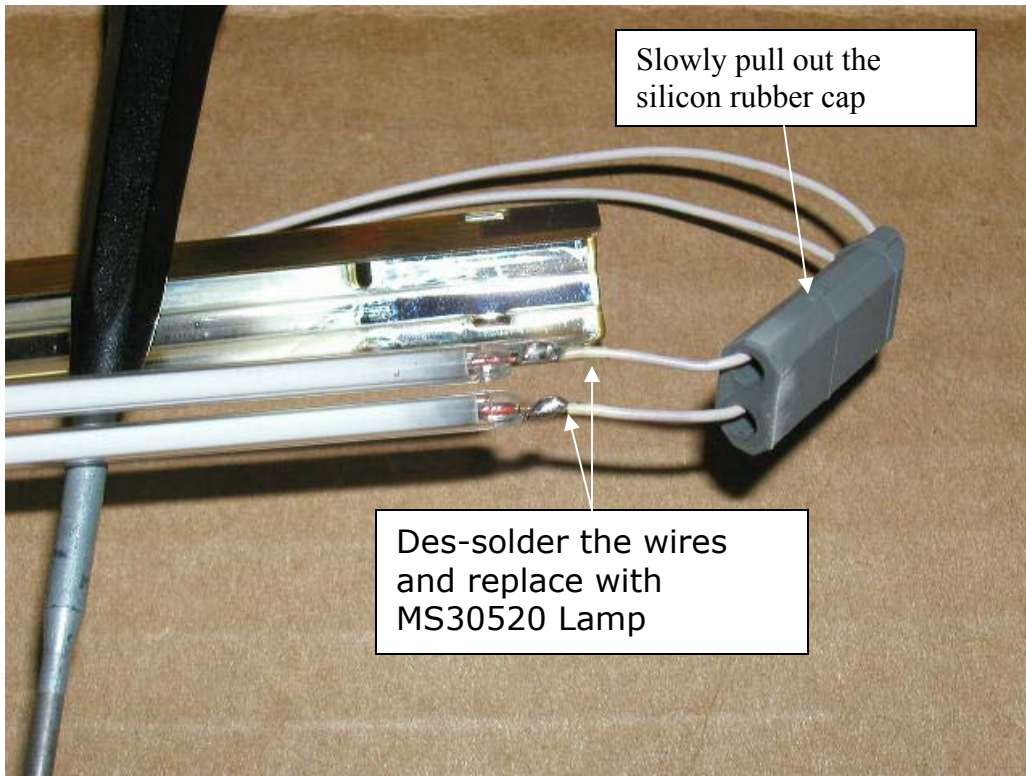

MoniServ, Inc.

<http://www.moniserv.com>

<http://www.lcdpart.com>

Backlight lamp Installation Procedures for 22" Apple Cinema Display
Model: M5662/ TFT panel: LG Philips, LM220W1

Replace all 4 lamps with MoniServ part number MS30500. Re-install all component, metal chassis, and circuit board and cover back.