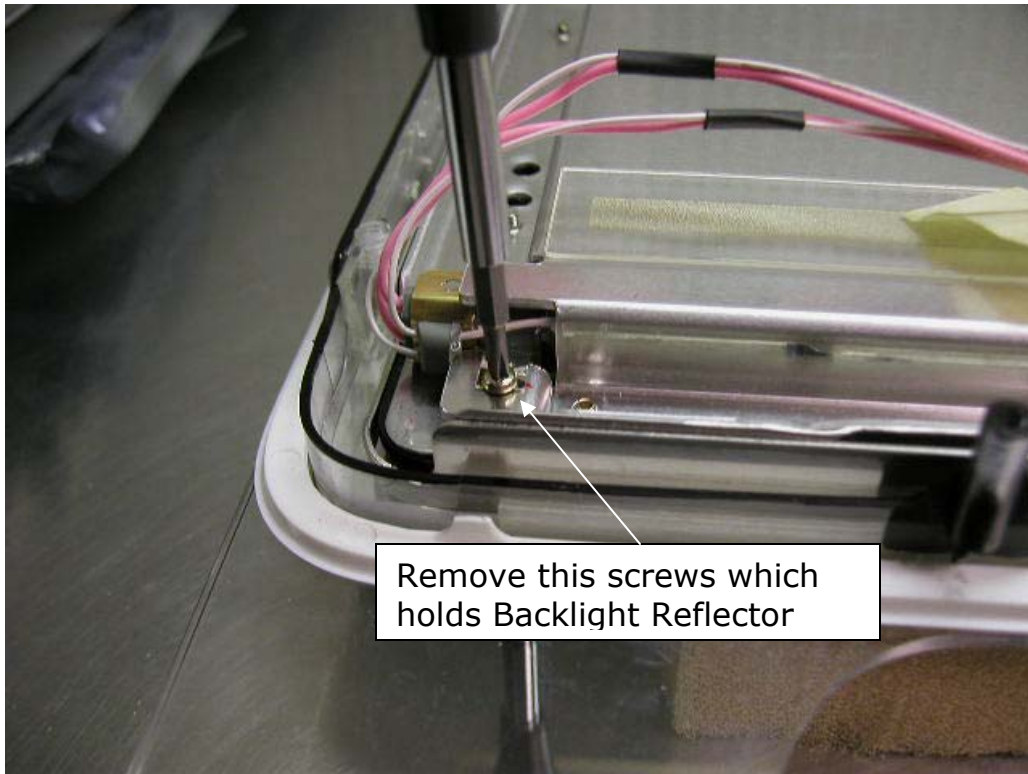

MoniServ, Inc.

<http://www.moniserv.com>

<http://www.lcdpart.com>

Backlight lamp Installation Procedures for 22" Apple Cinema Display
Model: M5662/ TFT panel: LG Philips, LM220W1

Replace all 4 lamps with MoniServ part number MS30500. Re-install all component, metal chassis, and circuit board and cover back.