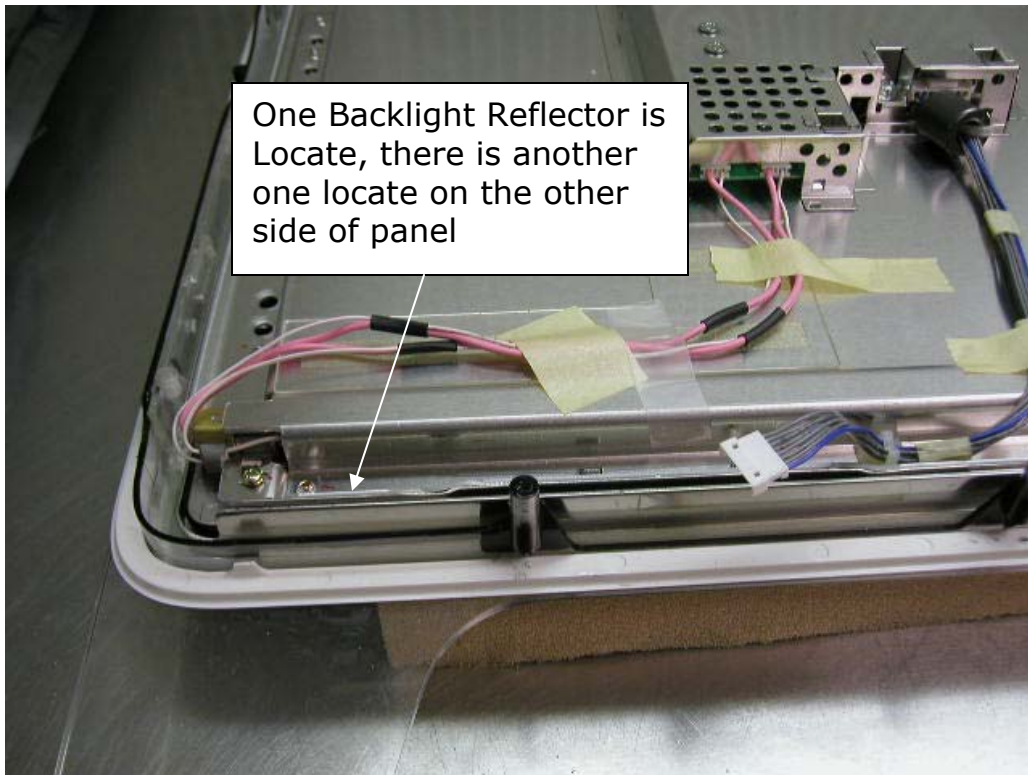

MoniServ, Inc.

<http://www.moniserv.com>

<http://www.lcdpart.com>

Backlight lamp Installation Procedures for 22" Apple Cinema Display
Model: M5662/ TFT panel: LG Philips, LM220W1

Replace all 4 lamps with MoniServ part number MS30500. Re-install all component, metal chassis, and circuit board and cover back.