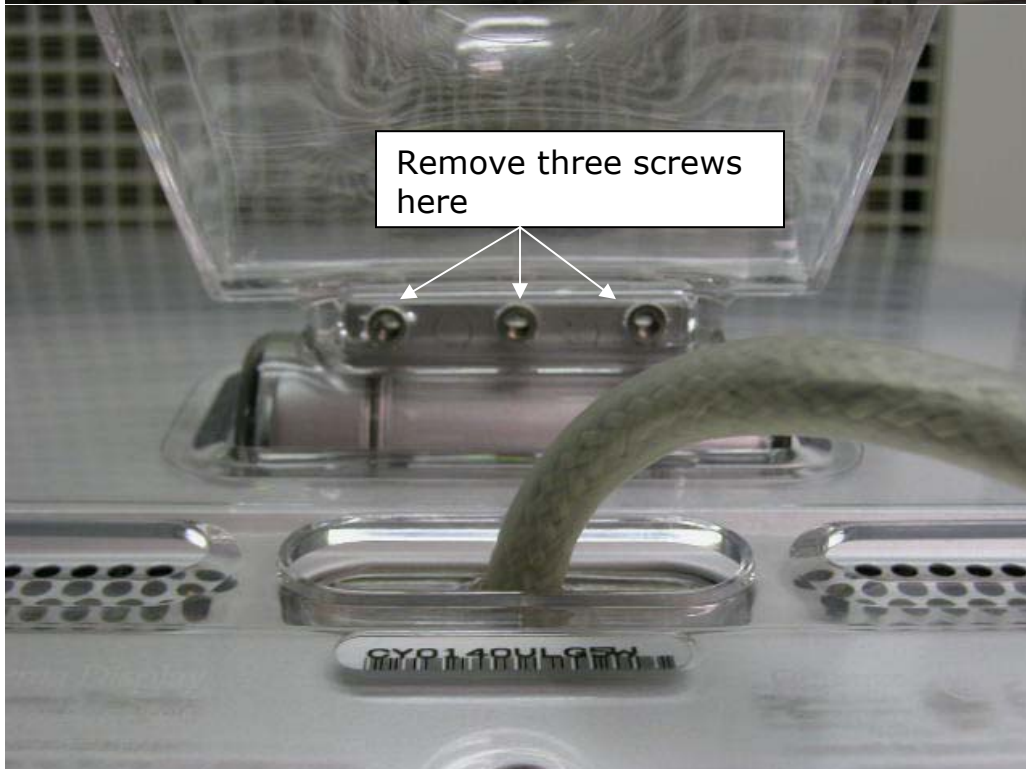

MoniServ, Inc.

<http://www.moniserv.com>

<http://www.lcdpart.com>

Backlight lamp Installation Procedures for 22" Apple Cinema Display
Model: M5662/ TFT panel: LG Philips, LM220W1

Replace all 4 lamps with MoniServ part number MS30500. Re-install all component, metal chassis, and circuit board and cover back.