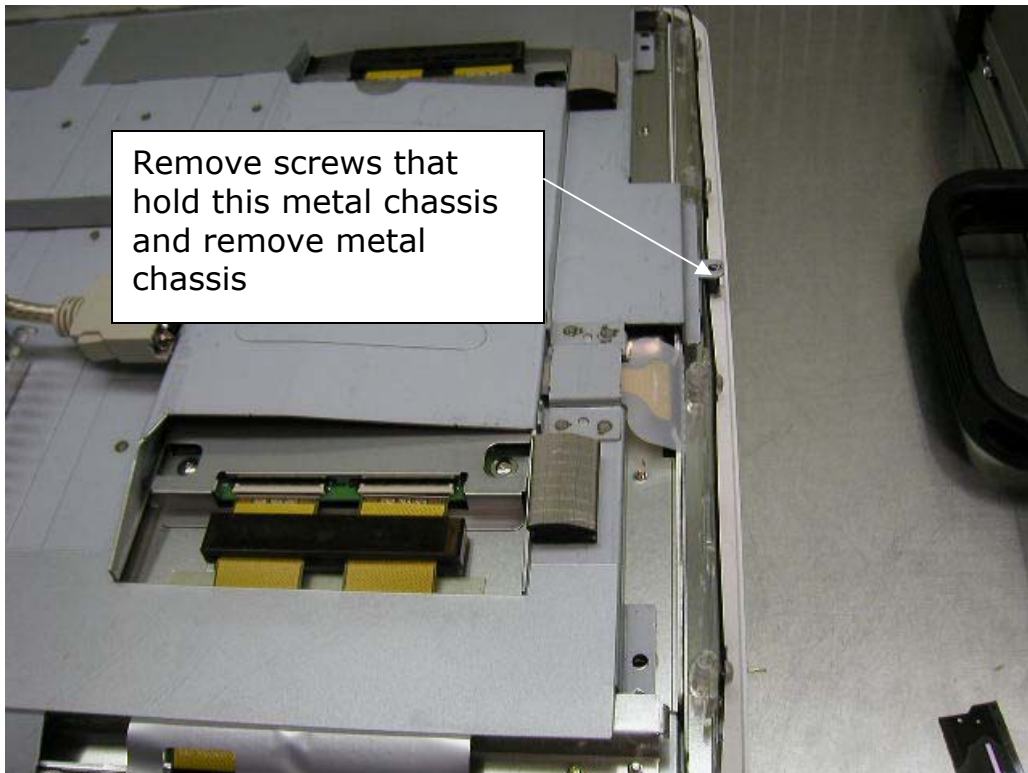

MoniServ, Inc.

<http://www.moniserv.com>

<http://www.lcdpart.com>

Backlight lamp Installation Procedures for 22" Apple Cinema Display
Model: M5662/ TFT panel: LG Philips, LM220W1

Replace all 4 lamps with MoniServ part number MS30500. Re-install all component, metal chassis, and circuit board and cover back.