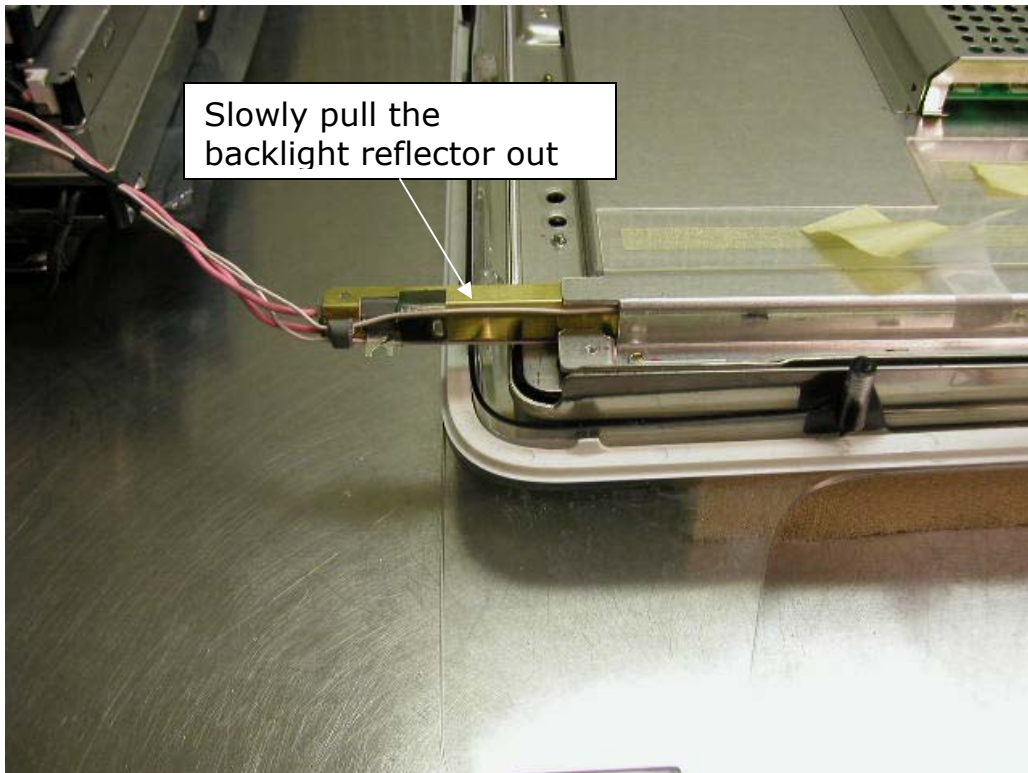

MoniServ, Inc.

<http://www.moniserv.com>

<http://www.lcdpart.com>

Backlight lamp Installation Procedures for 22" Apple Cinema Display
Model: M5662/ TFT panel: LG Philips, LM220W1

Replace all 4 lamps with MoniServ part number MS30500. Re-install all component, metal chassis, and circuit board and cover back.