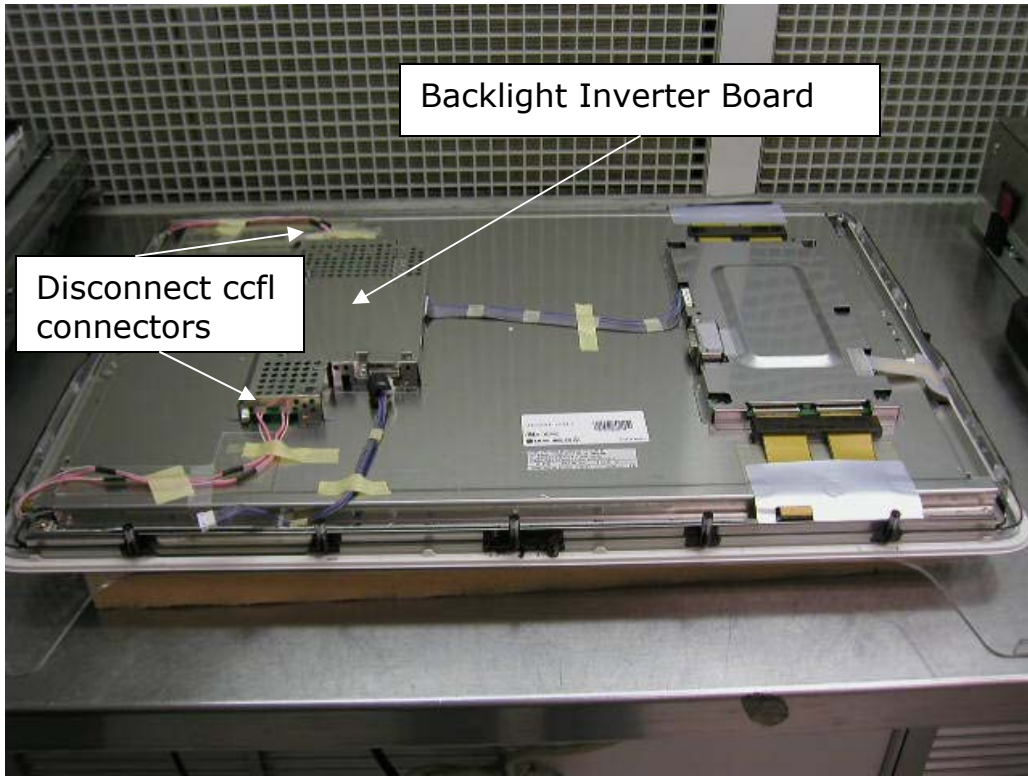

MoniServ, Inc.

<http://www.moniserv.com>

<http://www.lcdpart.com>

Backlight lamp Installation Procedures for 22" Apple Cinema Display
Model: M5662/ TFT panel: LG Philips, LM220W1

Replace all 4 lamps with MoniServ part number MS30500. Re-install all component, metal chassis, and circuit board and cover back.