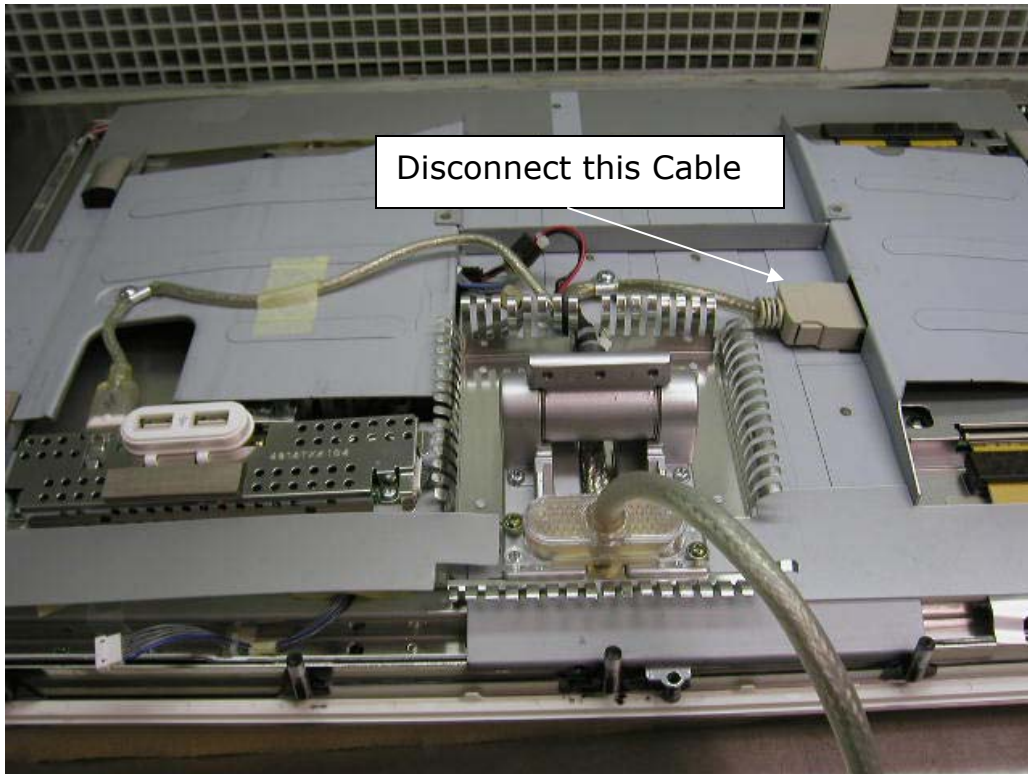

MoniServ, Inc.

<http://www.moniserv.com>

<http://www.lcdpart.com>

Backlight lamp Installation Procedures for 22" Apple Cinema Display
Model: M5662/ TFT panel: LG Philips, LM220W1

Replace all 4 lamps with MoniServ part number MS30500. Re-install all component, metal chassis, and circuit board and cover back.