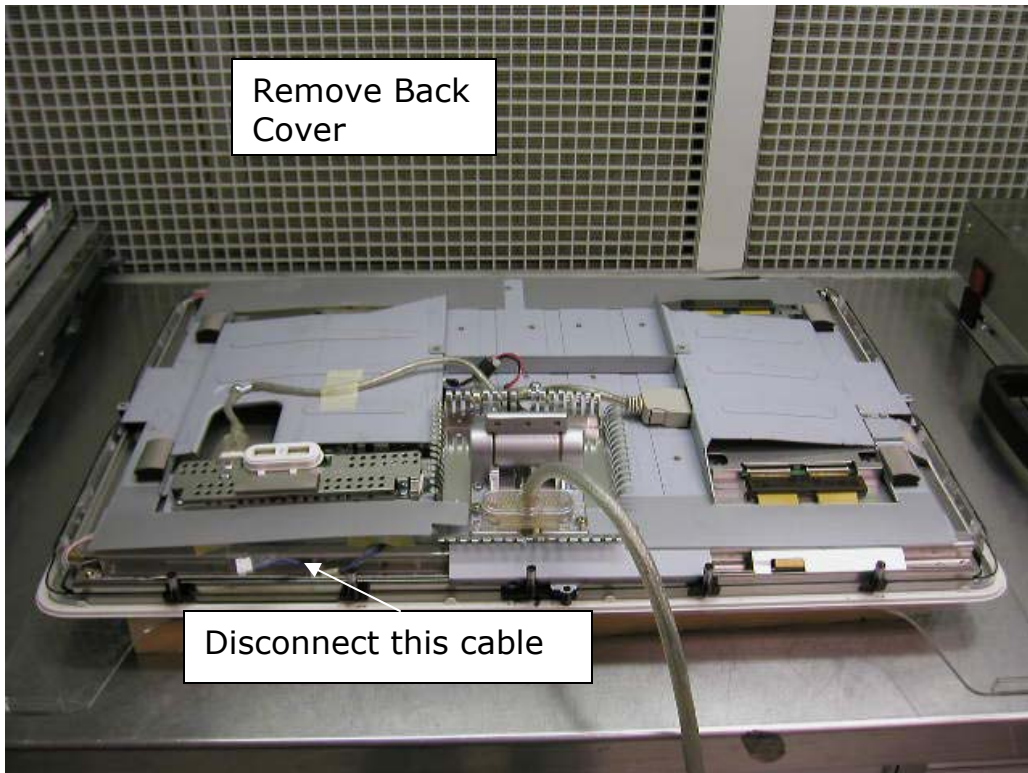

MoniServ, Inc.

<http://www.moniserv.com>

<http://www.lcdpart.com>

Backlight lamp Installation Procedures for 22" Apple Cinema Display
Model: M5662/ TFT panel: LG Philips, LM220W1

Replace all 4 lamps with MoniServ part number MS30500. Re-install all component, metal chassis, and circuit board and cover back.